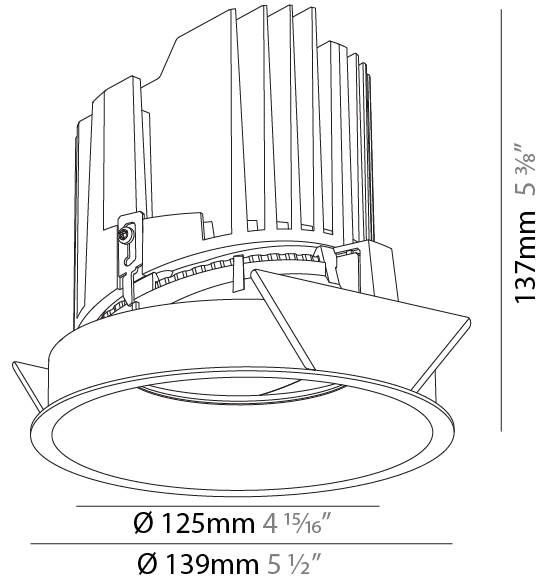

PHYSICAL

Shape: Round
Diameter (mm): 139
Diameter (in): 5 1/2
Height (mm): 137
Height (in): 5 3/8
Ceiling Thickness (mm): 10 / 12.5 / 15
Ceiling Thickness (in): 3/8 or 1/2 or 9/16
Min. Recessing Depth (mm): 150
Min. Recessing Depth (in): 5 7/8
Light Distribution: Adjustable / Downlight
Weight (kg): 0.851
Weight (lbs): 1.88
Fixture Finish: SSR / BKV / CWI / CRY / HAB / UFT / ITA / RUA / FTG / MYG / LOD / PUS / FRO / FUP / KIA / POP / BLS / SPG / MEY / GOH / GUM / CHC / COM / ABZ / JAG / OBR / MOS / ROR
Fixture Material: Aluminum Die Cast
Cut-out Measurements: 130mm / 5 1/8"

ELECTRICAL

Lamp Type: LED (Zhaga Standard)
Input Wattage (W): 13.2 / 16.5
Total Output Wattage (W): 12 / 14
Dimming: Tri-Mode (Non-Dimming and Phase Dimming (120Vac only) and 0-10V Dimming)
Driver Included: No
Driver Location: Recessed Housing
Driver Type: Constant Current - Universal
Driver Class: Class 2
Housing: See components
Input Voltage (V): 120 - 277
Constant Current (MA): 350

LED

Number of LEDs: 1
Color Temperature (°K): 2700 / 3000 / 3500 / 4000
Max. Delivered Lumen (lm): 810 / 900 / 970 / 990
Nominal Lumen (lm): 960 / 1070 / 1156 / 1180
CRI: >90 CRI
Efficiency (%): 0.905
Lamp Life (hrs): 50000

OPTICAL

Reflector°: 10
Adjustability: Rotational 355°; Tilt 10°

RATINGS AND CERTIFICATIONS

Certified By: Certified for North American Standards
IP rating: IP54